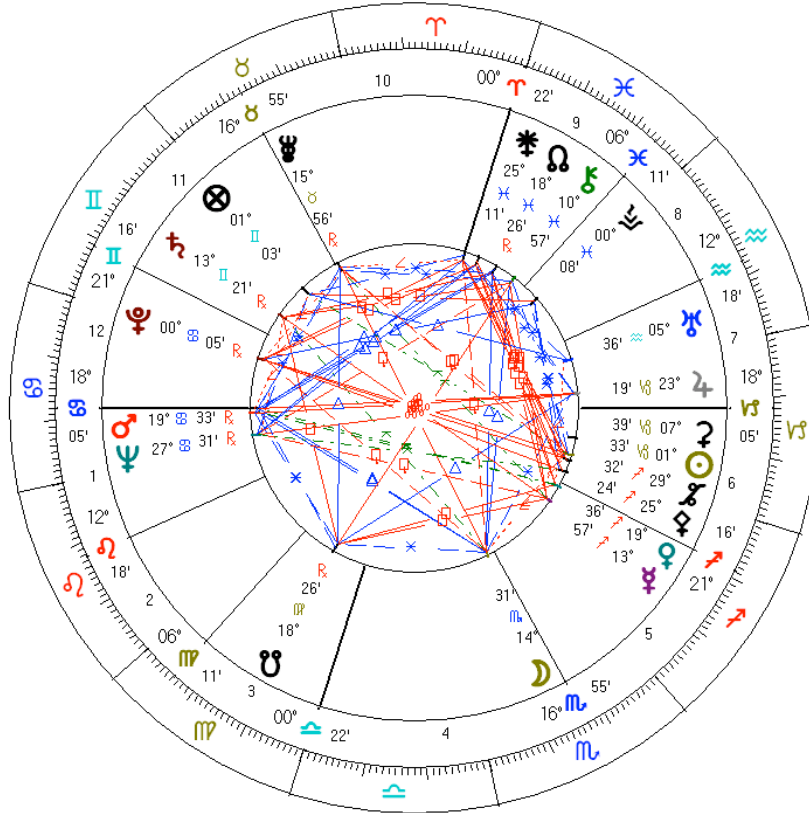

Federal Reserve  
 Natal Chart  
 Dec 23 1913, Tue  
 6:02 pm EST +5:00  
 Washington, DC  
 38°N53'42" 077°W02'12"  
 Geocentric  
 Tropical  
 Koch  
 True Node

Federal Reserve Note  
 Natal Chart  
 Nov 16 1914, Mon  
 10:00 am EST +5:00  
 New York, NY  
 40°N42'51" 074°W00'23"  
 Geocentric  
 Tropical  
 Koch  
 True Node

USA, Sibly  
 Natal Chart  
 Jul 4 1776 NS, Thu  
 5:10 pm LMT +5:00:39  
 Philadelphia PA, USA  
 39°N57'08" 075°W09'51"  
 Geocentric  
 Tropical  
 Koch  
 True Node

Vernal Equinox  
 Natal Chart  
 Mar 20 2011, Sun  
 7:22 pm EDT +4:00  
 Washington, DC  
 38°N53'42" 077°W02'12"  
 Geocentric  
 Tropical  
 Koch  
 True Node