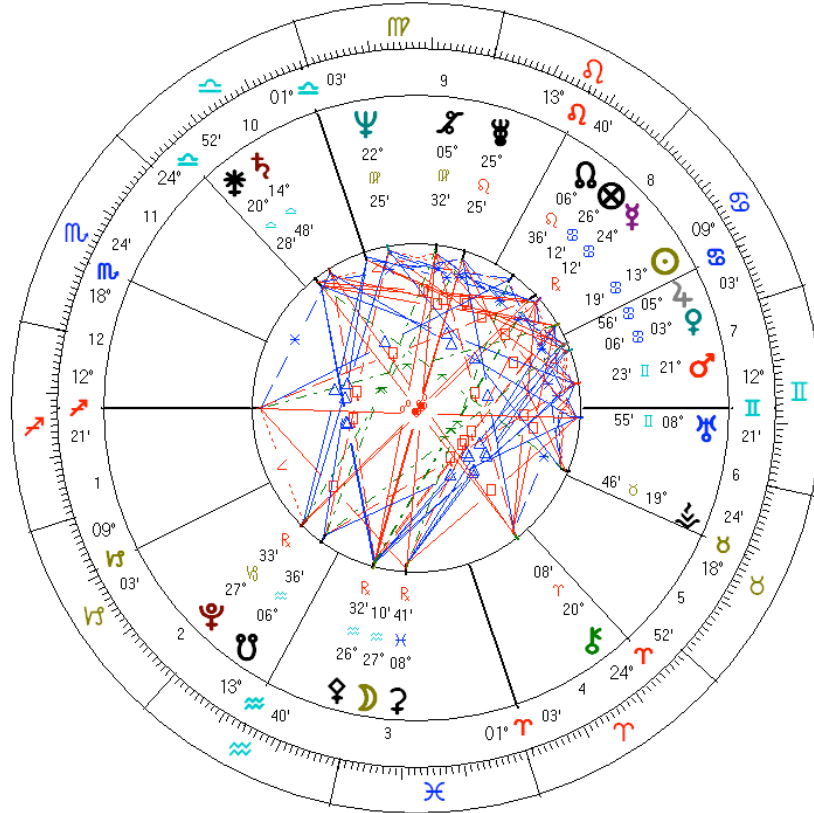

Federal Reserve  
 Natal Chart  
 Dec 23 1913, Tue  
 6:02 pm EST +5:00  
 Washington, DC  
 38°N53'42" 077°W02'12"  
 Geocentric  
 Tropical  
 Koch  
 True Node

Federal Reserve Note  
 Natal Chart  
 Nov 16 1914, Mon  
 10:00 am EST +5:00  
 New York, NY  
 40°N42'51" 074°W00'23"  
 Geocentric  
 Tropical  
 Koch  
 True Node

USA, Sibly  
 Natal Chart  
 Jul 4 1776 NS, Thu  
 5:10 pm LMT +5:00:39  
 Philadelphia PA, USA  
 39°N57'08" 075°W09'51"  
 Geocentric  
 Tropical  
 Koch  
 True Node

Vernal Equinox  
 Natal Chart  
 Mar 20 2011, Sun  
 7:22 pm EDT +4:00  
 Washington, DC  
 38°N53'42" 077°W02'12"  
 Geocentric  
 Tropical  
 Koch  
 True Node