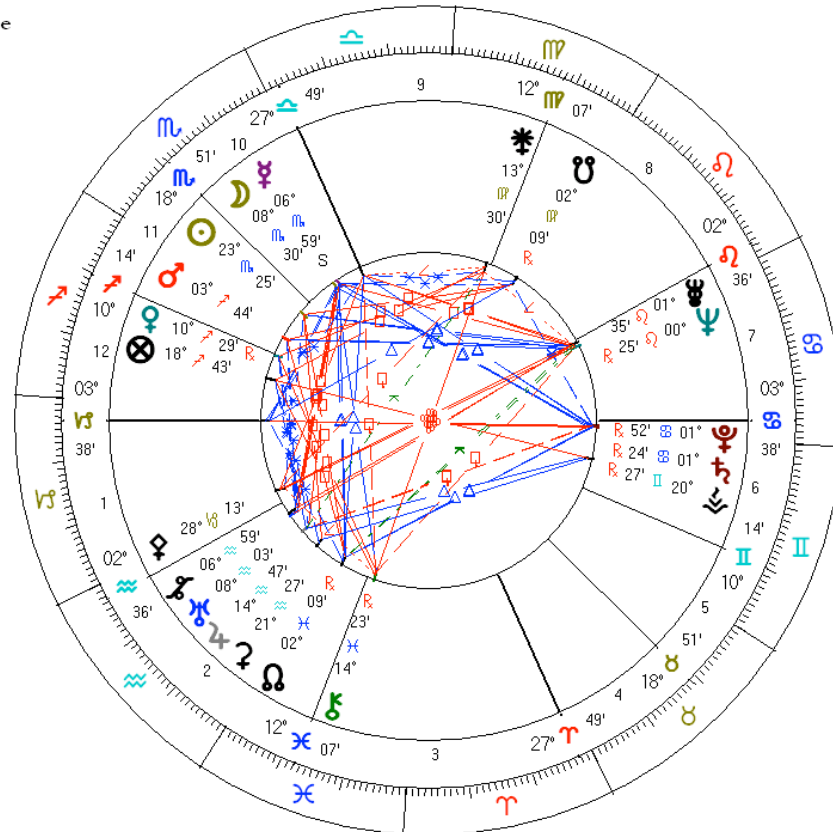

Federal Reserve  
 Natal Chart  
 Dec 23 1913, Tue  
 6:02 pm EST +5:00  
 Washington, DC  
 38°N53'42" 077°W02'12"  
 Geocentric  
 Tropical  
 Koch  
 True Node

Federal Reserve Note  
 Natal Chart  
 Nov 16 1914, Mon  
 10:00 am EST +5:00  
 New York, NY  
 40°N42'51" 074°W00'23"  
 Geocentric  
 Tropical  
 Koch  
 True Node

USA, Sibly  
 Natal Chart  
 Jul 4 1776 NS, Thu  
 5:10 pm LMT +5:00:39  
 Philadelphia PA, USA  
 39°N57'08" 075°W09'51"  
 Geocentric  
 Tropical  
 Koch  
 True Node

Vernal Equinox  
 Natal Chart  
 Mar 20 2011, Sun  
 7:22 pm EDT +4:00  
 Washington, DC  
 38°N53'42" 077°W02'12"  
 Geocentric  
 Tropical  
 Koch  
 True Node